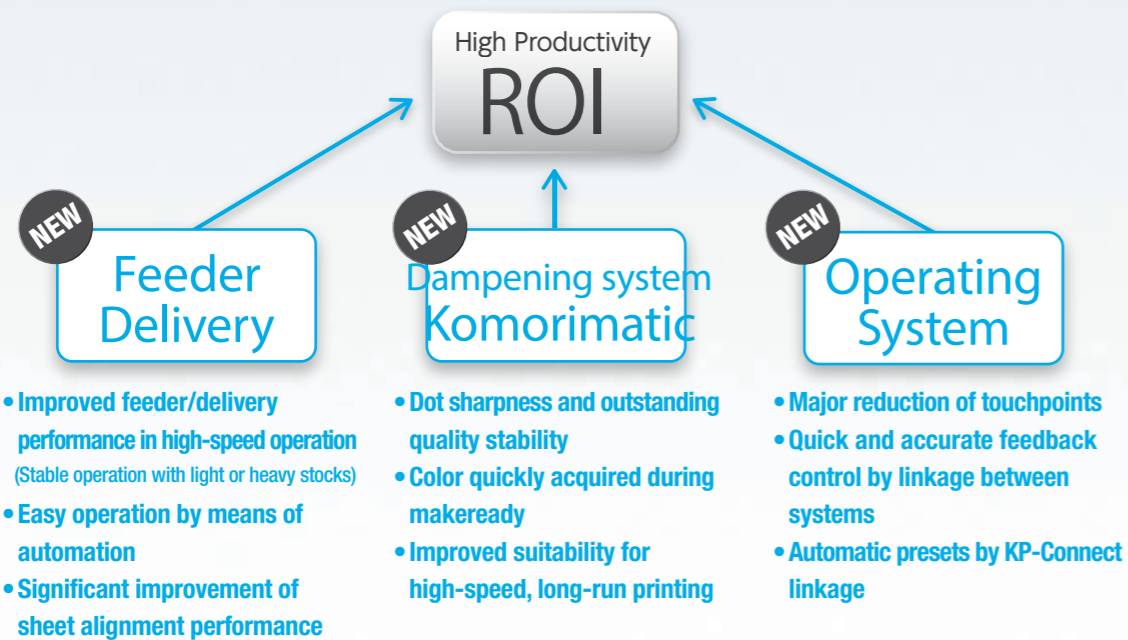

World Class ROI Printing Press Lithrone GX/G advance

advance

High productivity and print quality achieved through easy operation by means of IoT technologies and self-learning functions

Along with the recent tide of rapid changes in the social and economic environment, major changes have been sought in the printing industry. In particular, printing company management faces one of its most critical issues: to what extent can productivity in the printing process be raised. As a means of solving this issue, the Lithrone GX/G advance presses deliver high productivity and print quality with easy operation.

Based on the Connected Automation concept, strengthened collaboration and optimization between processes as well as high-level automation with presets based on information from high-end systems are realized, thus contributing to productivity improvement throughout the entire printing process.

The Lithrone GX/G advance will be the indispensable press for printing company management in this new age.

*ROI: Return on investment