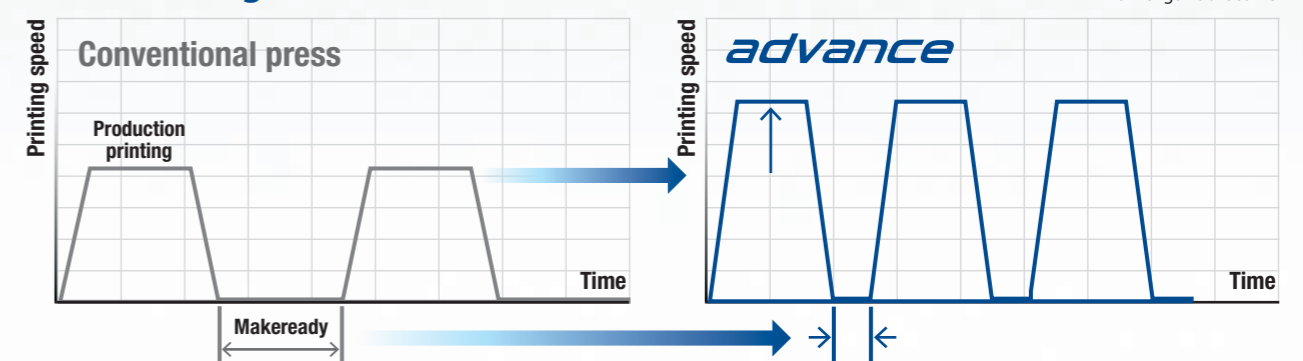

Reason for high ROI

LITHRONE GX40
advance

Photo: GLX-640A+C
* Model in photograph includes optional specifications.