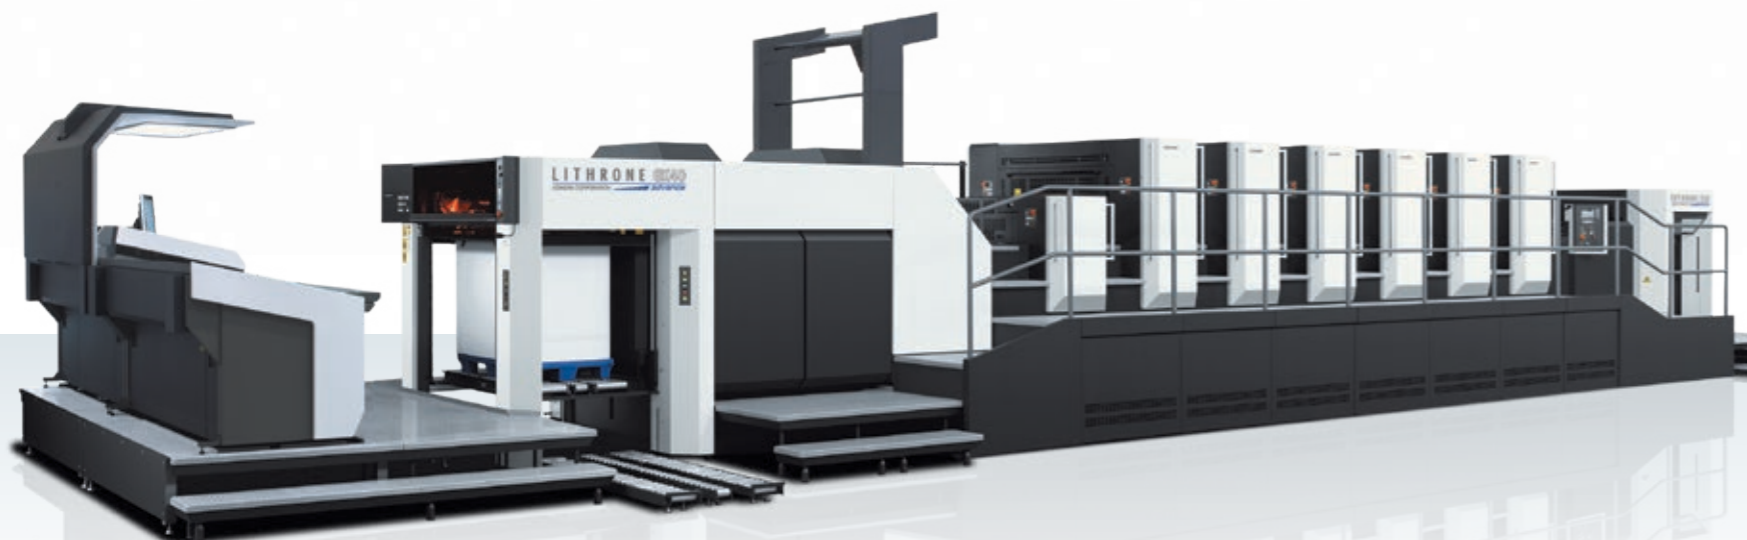

Reason for high ROI

LITHRONE GX40
advance

Photo: GLX-640A+C
* Model in photograph includes optional specifications.